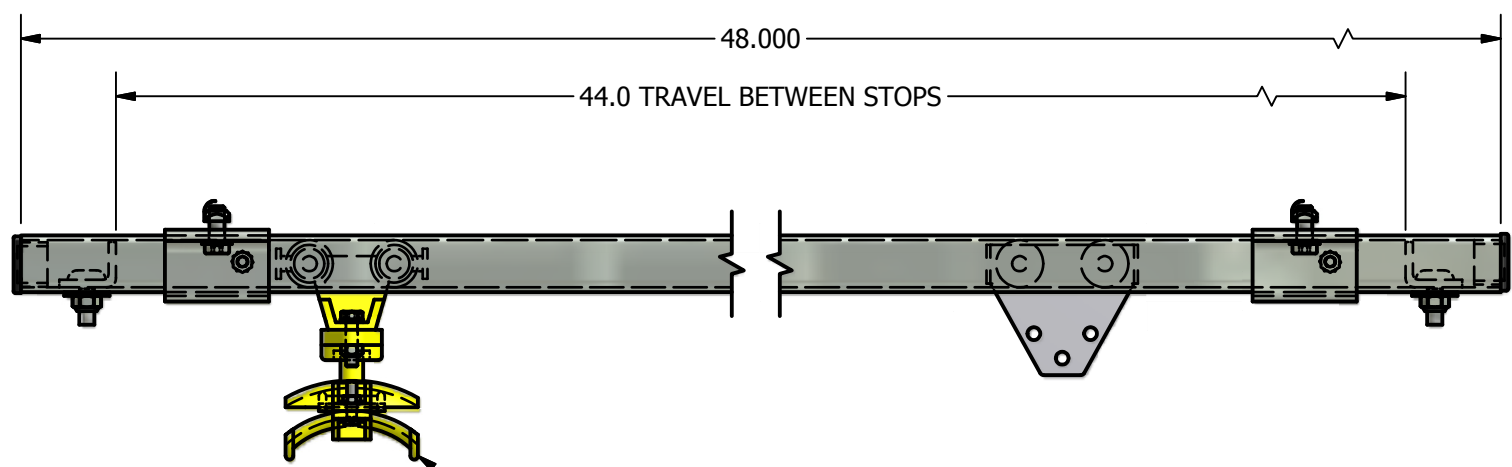

PARTS LIST QTY 1

ITEM	PART #	DESCRIPTION	QTY
1	32.0220	C-SECTION RAIL	1
2	32.0222	RAIL HOLDER	2
3	32.0223	CAP FOR C-PROFILE RAIL	2
4	32.0225	CABLE TROLLEY CIRCULAR LINES	1
5	32.0226	LIMIT STOP FOR CABLE TROLLEY	2
6	32.0224	TOOL TROLLEY	1

CABLE TROLLEYS CAN PASS UNDER RAIL HOLDERS