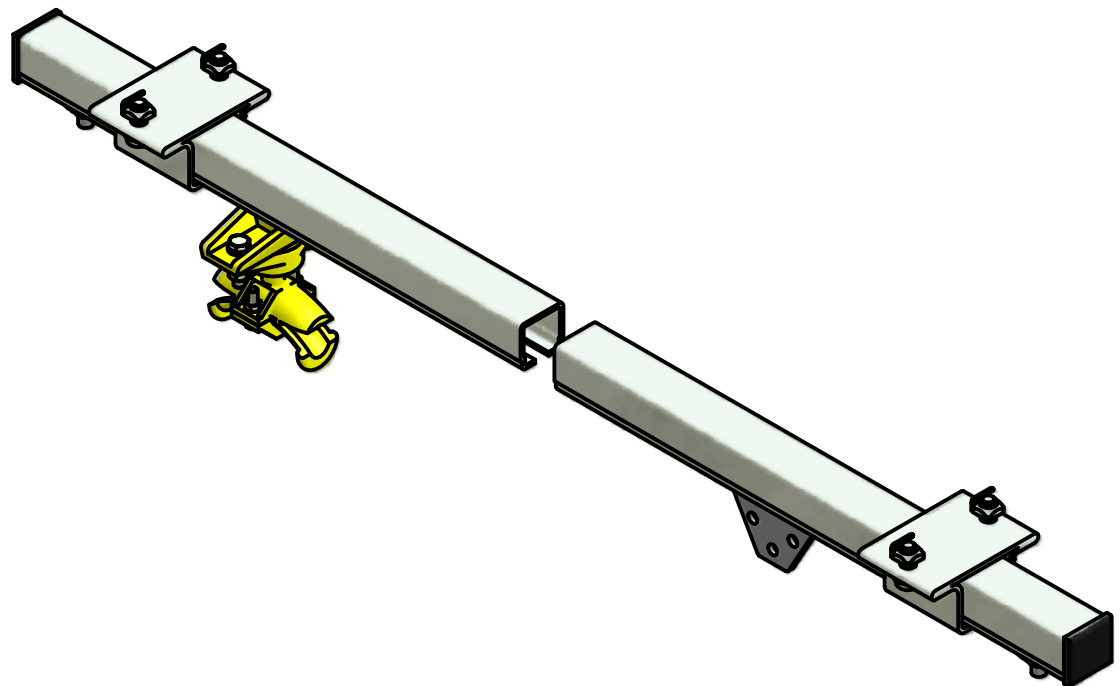

PARTS LIST QTY 1

ITEM	PART #	DESCRIPTION	QTY
1	32.0220	C-SECTION RAIL	1
2	32.0222	RAIL HOLDER	2
3	32.0223	CAP FOR C-PROFILE RAIL	2
4	32.0225	CABLE TROLLEY CIRCULAR LINES	1
5	32.0226	LIMIT STOP FOR CABLE TROLLEY	2
6	32.0224	TOOL TROLLEY	1

CABLE TROLLEYS CAN PASS UNDER RAIL HOLDERS