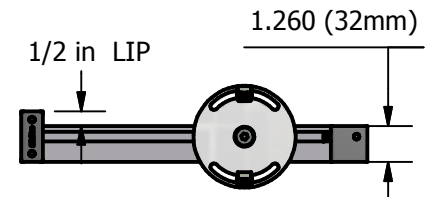

ERGO-TILT SHELF

- Rotates +/- 45 Degrees
- Height Adjustable
- Adjustable Forward or Backwards
- Front Lip To Contain Loose Parts
- Specify Width & Depth (See Page 2)

MiniTec
THE ART OF SIMPLICITY

WWW.MINITECFRAMING.COM
VICTOR, NY
PH # 585 924-4690
DIRECT 585 398-1240 EXT 104
FX # 585 924-4821
amoles@minitecframing.com

TITLE
ERGO-TILT SHELF

DWG NO
SP060314

REV

1/4" BLACK HDPE
21.9551 OR
SPECIFY

MiniTec
THE ART OF SIMPLICITY

WWW.MINITECFRAMING.COM
VICTOR, NY
PH # 585 924-4690
DIRECT 585 398-1240 EXT 104
FX # 585 924-4821
amoles@minitecframing.com