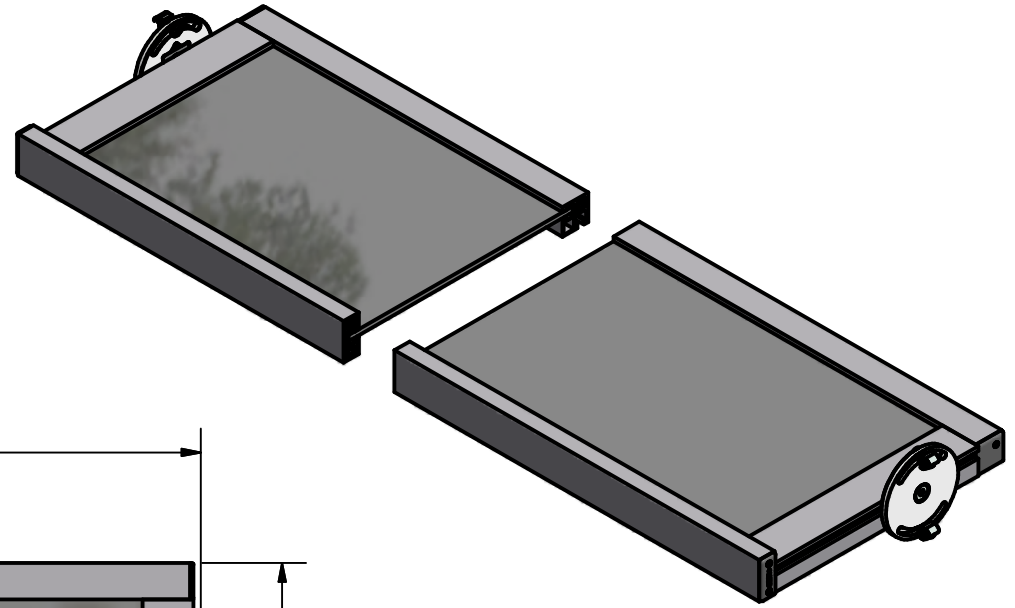

ERGO-TILT SHELF

- Rotates +/- 45 Degrees
- Height Adjustable
- Adjustable Forward or Backwards
- Front Lip To Contain Loose Parts
- Specify Width & Depth (See Page 2)

MiniTec
THE ART OF SIMPLICITY

WWW.MINITECFRAMING.COM
VICTOR, NY
PH # 585 924-4690
DIRECT 585 398-1240 EXT 104
FX # 585 924-4821
amoles@minitecframing.com

TITLE
ERGO-TILT SHELF

DWG NO
SP060314

REV

1/4" BLACK HDPE
21.9551 OR
SPECIFY

MiniTec
THE ART OF SIMPLICITY

WWW.MINITECFRAMING.COM
VICTOR, NY
PH # 585 924-4690
DIRECT 585 398-1240 EXT 104
FX # 585 924-4821
amoles@minitecframing.com

TITLE ERGO-TILT SHELF	DWG NO SP060314	REV
--------------------------	---------------------------	-----