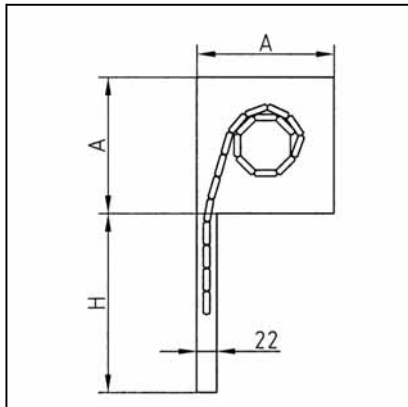

ROLLING DOOR WITH DRIVE

Part. N° 29.0402/0

TECH. DATA / ITEMS SUPPLIED

- Aluminium, powder coated silver

- 2 lateral guide rails, housing

- Electrical drive 230 V

- Without switch

- Max. width 2,70 m

- Cable length 2 m

- Please indicate width B and stroke H

APPLICATIONS

- Cupboard for instruments

- Tools boxes

- Computer racks

- Counters

- Machine guards

ASSEMBLY

- Assemble lateral guides with housing

- Fix guides and housing in frame

- Housing A = 152, stroke H up to 1,60 m, Part N° 29.0402/0

- Housing A = 167,5, stroke H up to 2,35 m, Part N° 29.0403/0

- Housing A = 181, stroke H up to 2,70 m, Part N° 29.0404/0