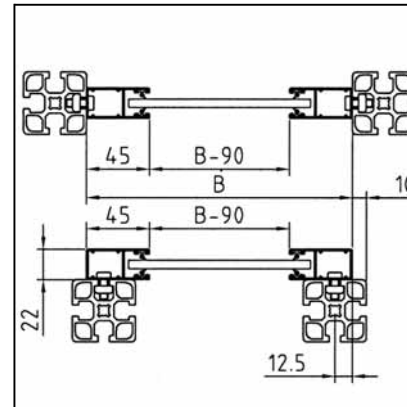

ROLLING DOOR WITH DRIVE

Part. N° 29.0402/0

TECH. DATA / ITEMS SUPPLIED

- Aluminium, powder coated silver

- 2 lateral guide rails, housing

- Electrical drive 230 V

- Without switch

- Max. width 2,70 m

- Cable length 2 m

- Please indicate width B and stroke H

APPLICATIONS

- Cupboard for instruments

- Tools boxes

- Computer racks

- Counters

- Machine guards

ASSEMBLY

- Assemble lateral guides with housing

- Fix guides and housing in frame

- Housing A = 152, stroke H up to 1,60 m, Part N° 29.0402/0

- Housing A = 167,5, stroke H up to 2,35 m, Part N° 29.0403/0

- Housing A = 181, stroke H up to 2,70 m, Part N° 29.0404/0