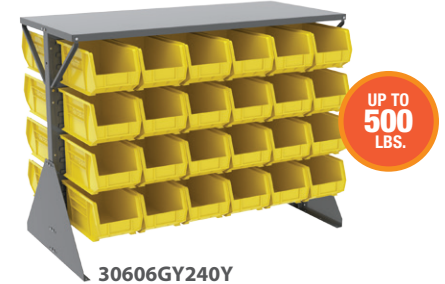

30656GY250B

Low Profile Floor Rack – Double-Sided		Rack Dimensions (In.)			Bin Dimensions (In.)				Wt. Capacity (Lbs.)	Colors	
Model No.	Description	W	H	D	Bin Model No.	L	W	H	Bin Qty.	Panel/Top	
30606GY	Low Profile Floor Rack	52½	40	27	–	–	–	–	–	500 per side/250	–
30606GY240	Low Profile Floor Rack	52½	40	27	30240	14¾	8¼	7	48	500 per side/250	B, R, Y, SC
30606GY250	Low Profile Floor Rack	52½	40	27	30250	14¾	16½	7	24	500 per side/250	B, R, Y, SC
30606GYASST	Low Profile Floor Rack	52½	40	27	30240 / 30250	See Above			24/12	500 per side/250	B, R, Y, SC
30607GY	Low Profile Floor Rack no Shelf	52½	39%	27	–	–	–	–	–	500	B, R, Y, SC
30607GY240	Low Profile Floor Rack no Shelf	52½	39%	27	30240	14¾	8¼	7	48	500	B, R, Y, SC
30607GY250	Low Profile Floor Rack no Shelf	52½	39%	27	30250	14¾	16½	7	24	500	B, R, Y, SC
30607GYASST	Low Profile Floor Rack no Shelf	52½	39%	27	30240 / 30250	See Above			24/12	500	B, R, Y, SC