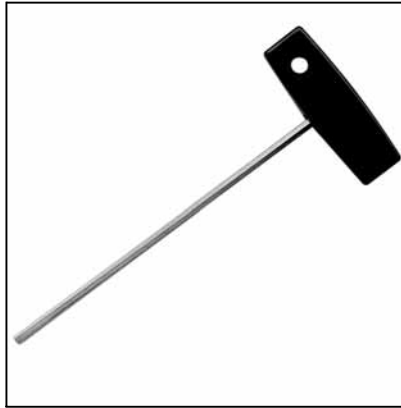

## T-HANDLE KEY

### TECHN. DATA / ITEMS SUPPLIED

- Chrome plated
- Handle, PA GF, black

### APPLICATIONS

- Tightening of MiniTec power-lock fastener